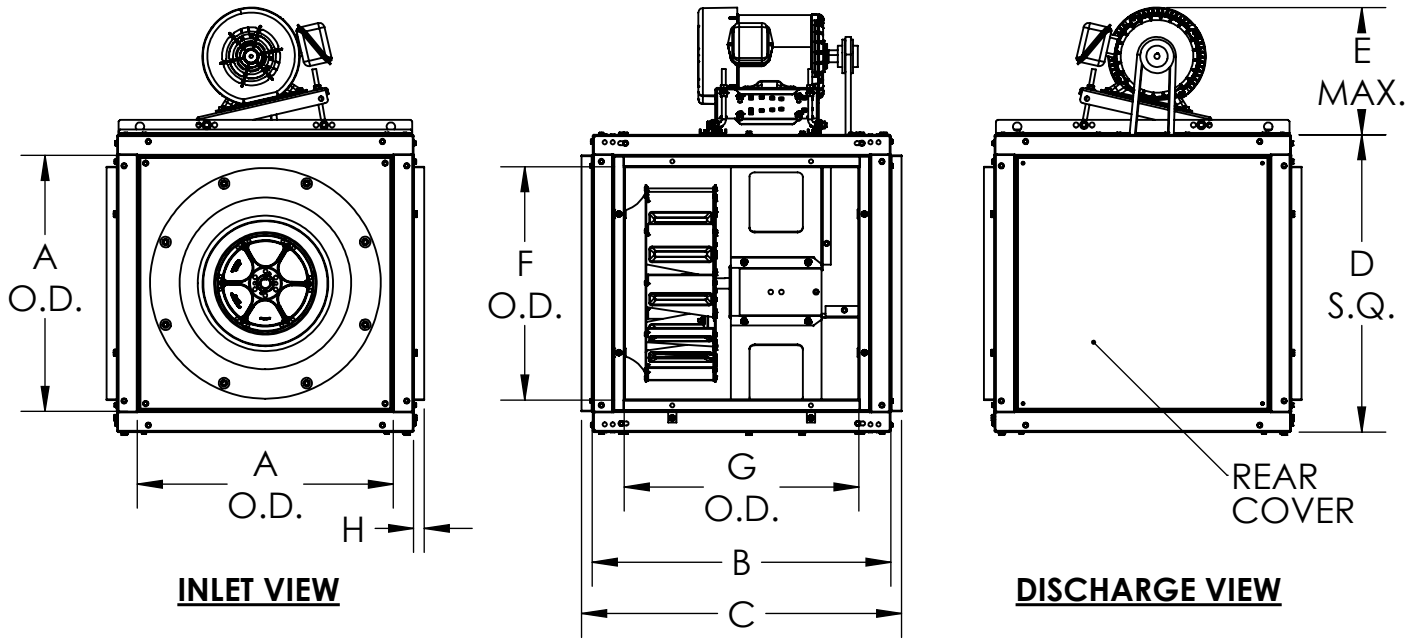

DATE: TAG:
 JOB:
 PROJECT:
 COMPANY:
 SALES PERSON:

SQX-BD
 SINGLE / DUAL SIDE DISCHARGE CENTRIFUGAL SQUARE INLINE - BELT DRIVE

DIMENSIONAL DATA

SIZE	A	B	C	D	E	F	G	H
135	18	20-5/8	22-5/8	20-5/8	9-3/4	15-7/8	14-5/8	1
150	20	23	25	23	11	17-7/8	17	1
165	22	25-5/16	27-5/16	25-5/16	11-1/4	19-7/8	19-5/16	1
182	24	28	30	27-7/8	11-1/4	21-7/8	22	1
200	26	30-3/8	33-3/8	30-9/16	11-1/4	23-7/8	24-3/8	2
222	30	34-1/4	37-1/4	33-3/4	11-1/4	25-7/8	26-1/4	2
245	33	34	38	36	15	28-7/8	26	2
270	36	37-1/2	41-1/2	39-11/16	15	31-7/8	29-1/2	2
300	40	38	42	44	15	35-7/8	30	2
330	44	41-3/4	45-3/4	48-1/2	15	39-5/8	33-3/4	2
365	48-1/2	46-1/4	50-1/4	53-1/2	15	44-3/8	38-1/4	2
402	53-1/2	51	55	59	15	49-7/16	43	2

ALL DIMENSIONS ARE IN INCHES

REVISION:

FORM:

REPLACES: